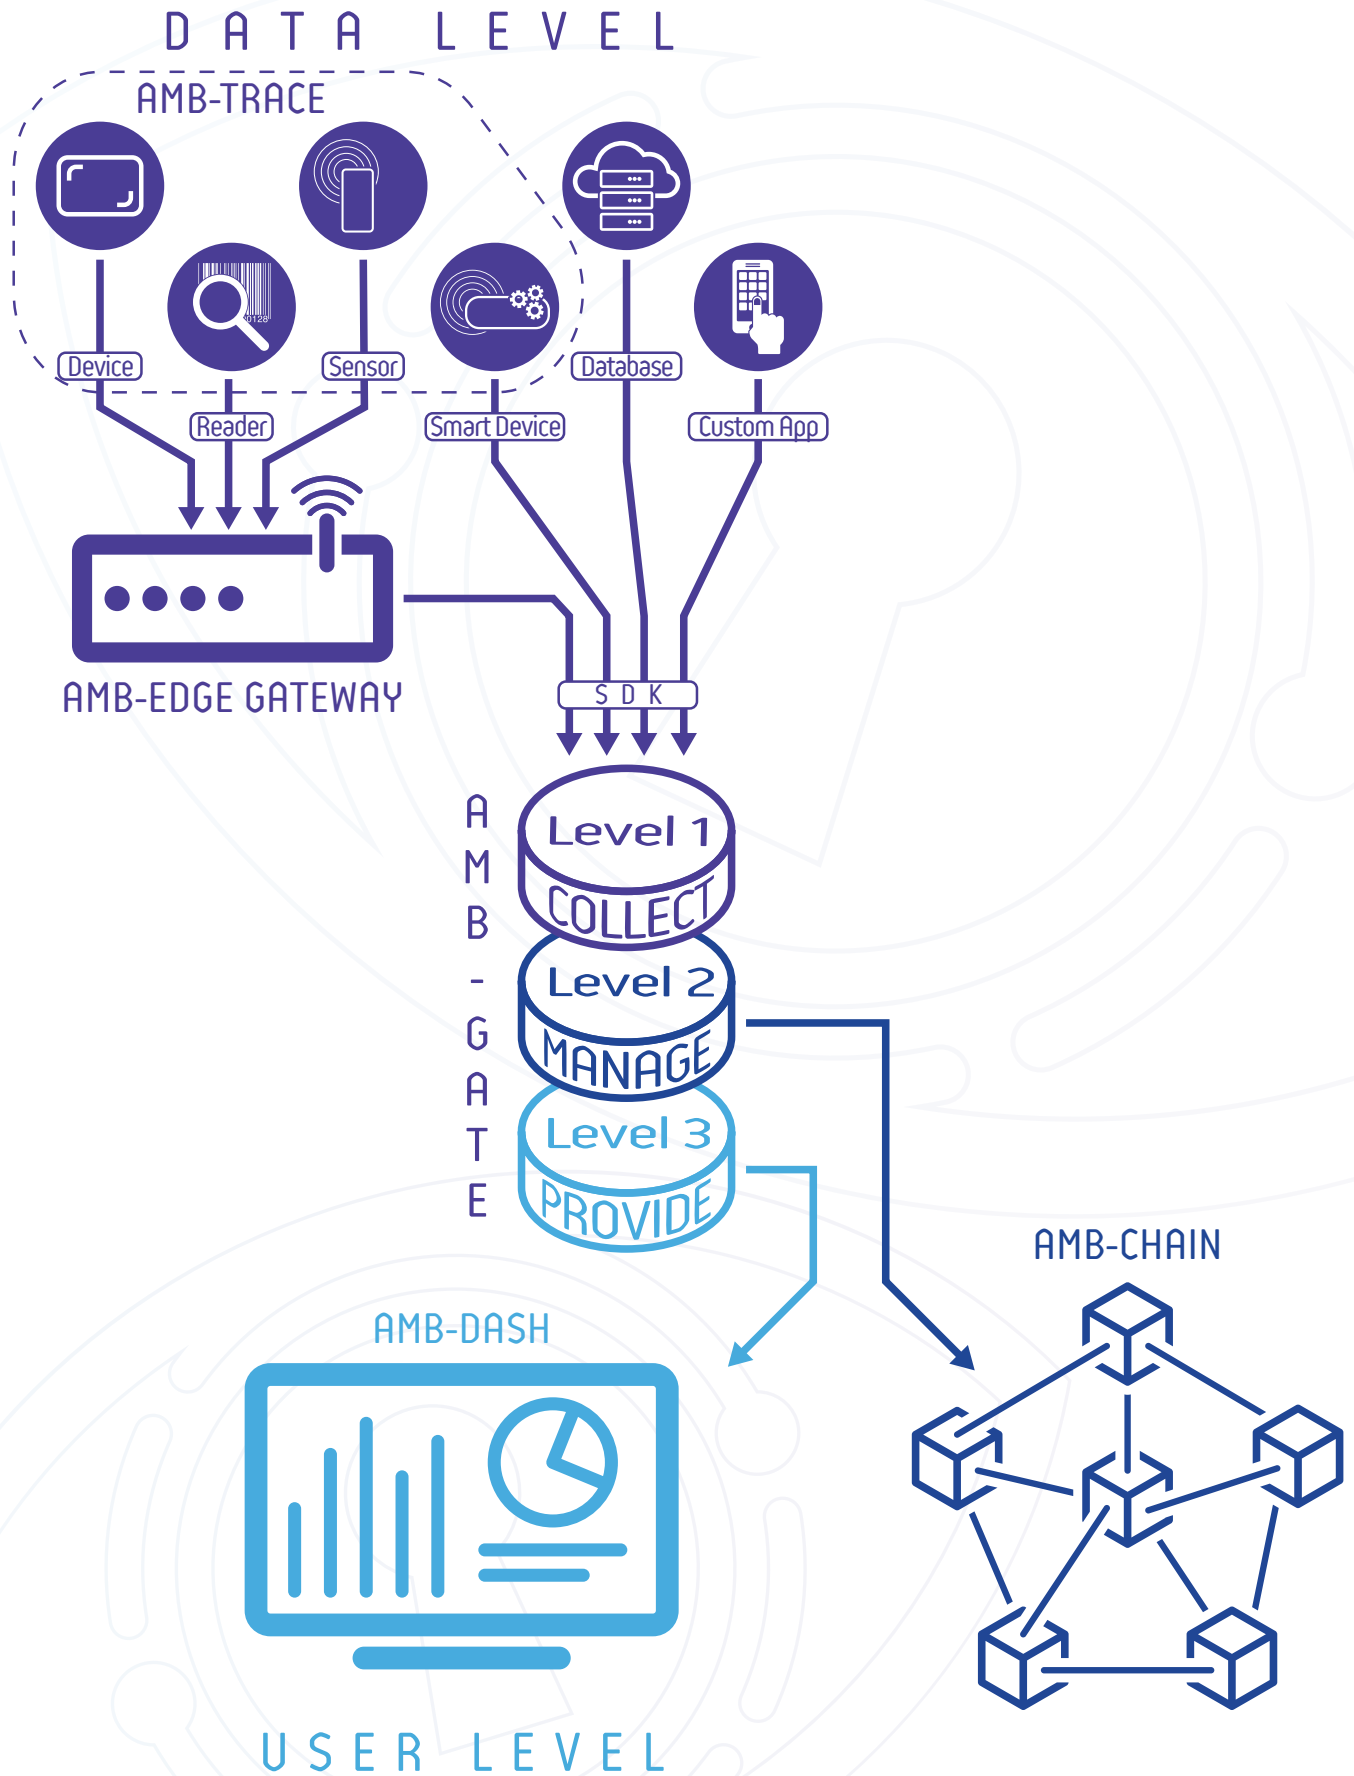

ARCHITECTURE

All specifications are subject to modification without notice
© Ambrosus 2018

Innovation Lab Ambrosus • Rue des Remparts 5 • 1400 Yverdon-les-Bains • Switzerland
innolab@ambrosus.com • www.ambrosus.com • Tel. +41 24 555 39 54

AMB-TRACE – AMB-EDGE-GATEWAY – AMB-NET – AMB-DASH