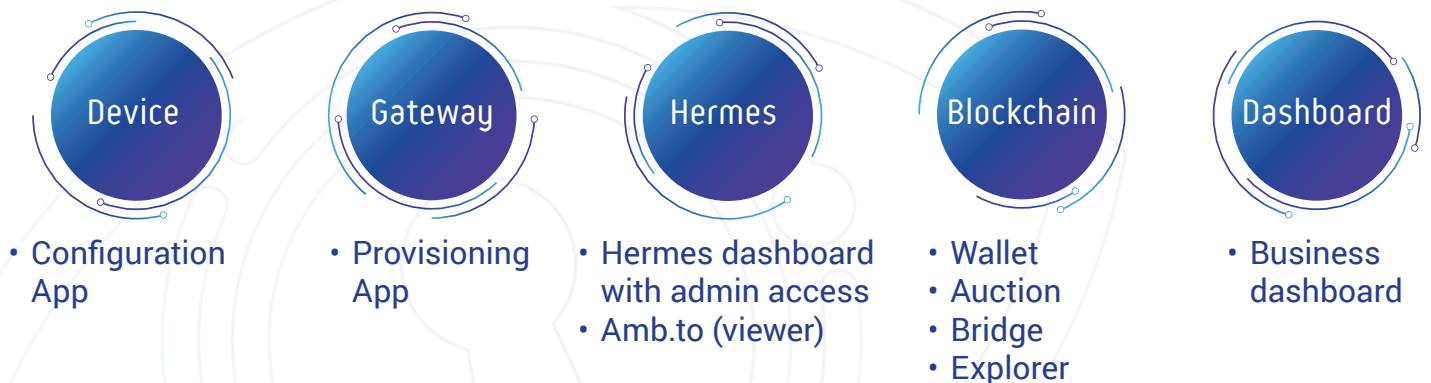

# AMB-Product Line

The architecture of the Ambrosus ecosystem is built on different layers, each bringing added value to crypto and corporate players; on top of the core value of Ambrosus, AMB-CHAIN, a list of enterprise-oriented products are developed to address different audiences and offer different value propositions.

## ARCHITECTURE / TOOLS