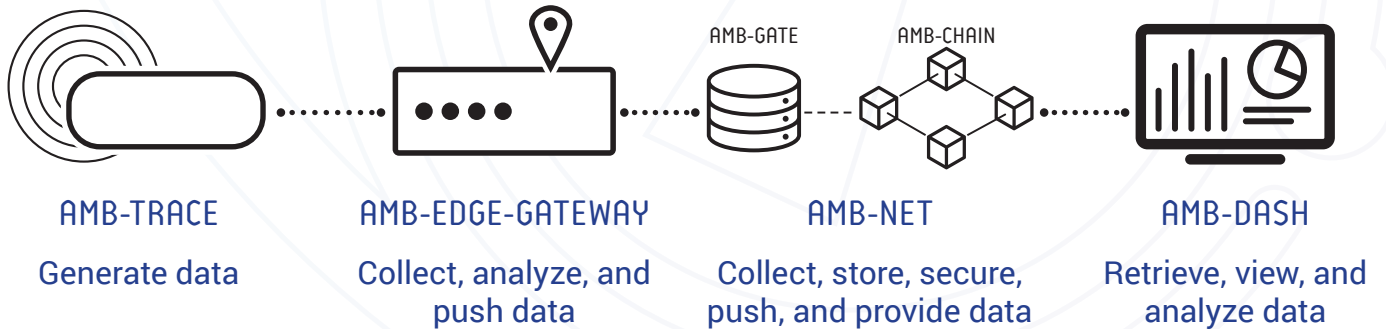

AMB-Product Line

The architecture of the Ambrosus ecosystem is built on different layers, each bringing added value to crypto and corporate players; on top of the core value of Ambrosus, AMB-CHAIN, a list of enterprise-oriented products are developed to address different audiences and offer different value propositions.

TERMINOLOGY